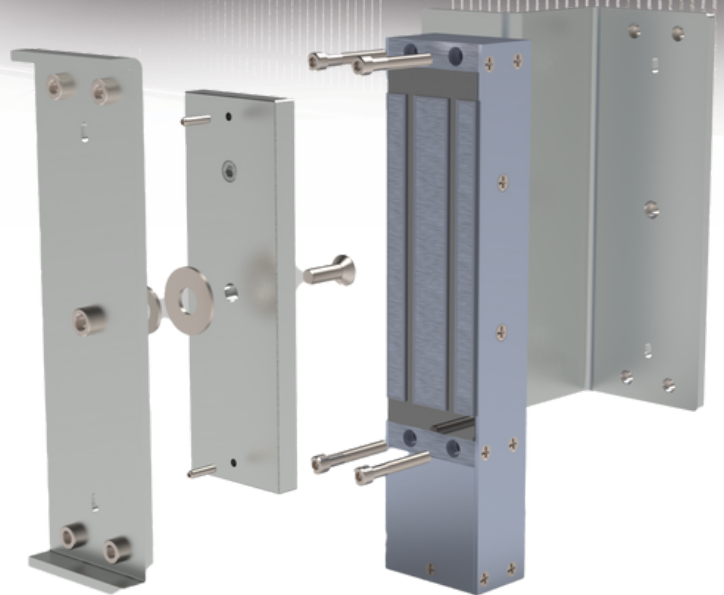

# Mag Lock

## GATE OPERATOR HARDWARE & ACCESORIES

Our new 1,200 lb. magnetic lock kit includes the magnetic lock, Z-mounting bracket, and power supply, everything you need to get started. This powerful electromagnet lock is perfect for businesses, government buildings, and residential properties.

### Parts & Drawing

#### Magnetic Lock With Mounting Brackets

**SLIDERS | SWINGERS | OVERHEADS**

The standard by which all other automatic gate operators are measured.