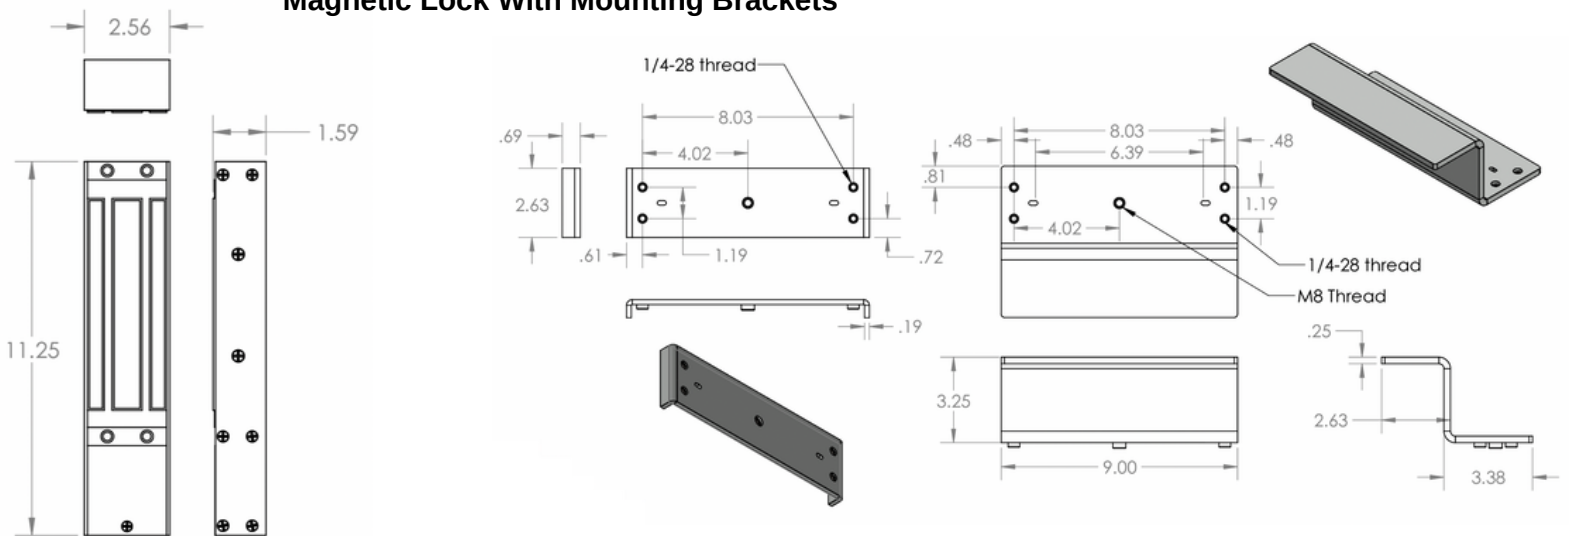

## GATE OPERATOR HARDWARE & ACCESORIES

Our new 1,200 lb. magnetic lock kit includes the magnetic lock, Z-mounting bracket, and power supply, everything you need to get started. This powerful electromagnet lock is perfect for businesses, government buildings, and residential properties.

### Parts & Drawing

#### Magnetic Lock With Mounting Brackets

**SLIDERS | SWINGERS | OVERHEADS**

The standard by which all other automatic gate operators are measured.