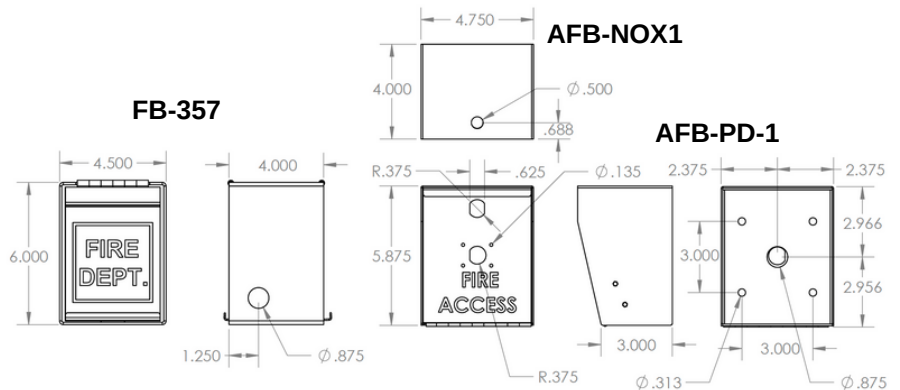

Parts & Drawing

PART NUMBER DESCRIPTION

AFB-NOX1	Access key switch
AFB-PD-1	Pad Lock
SDPG&E	San Diego PG&E
FB-357	Chain Drop

SLIDERS | SWINGERS | OVERHEADS

The standard by which all other automatic gate operators are measured.